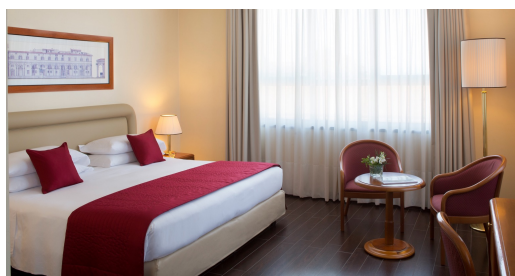

## UPGRADE my BENEFITS

Make your stay even more enjoyable: Choose your Benefits!  
*Regalati un soggiorno ancora più piacevole: Scegli i tuoi Benefits!*

<b>SILVER</b> Choose 1 benefit	<b>GOLD</b> Choose 2 benefit	<b>DIAMOND</b> Choose 3 benefit
<b>€35</b> <i>double room for single use</i>	<b>€45</b> <i>double room for single use</i>	<b>€60</b> <i>double room for single use</i>
<b>€40</b> <i>double room</i>	<b>€55</b> <i>double room</i>	<b>€80</b> <i>double room</i>
<b>ALL INCLUDED</b>		
<b>ROOM UPGRADE</b>		
<b>10% DISCOUNT F&amp;B</b> <i>(Bar and Restaurant)</i>		
<b>BENEFITS</b>		
<b>Breakfast</b>		
<b>Room service Breakfast</b>		
<b>Minibar - Soft Drinks</b>		
<b>Early Check-in 9:00am or Late Check-out 4:00pm</b>		
<b>Garage 20% discount 1 car per day</b>		