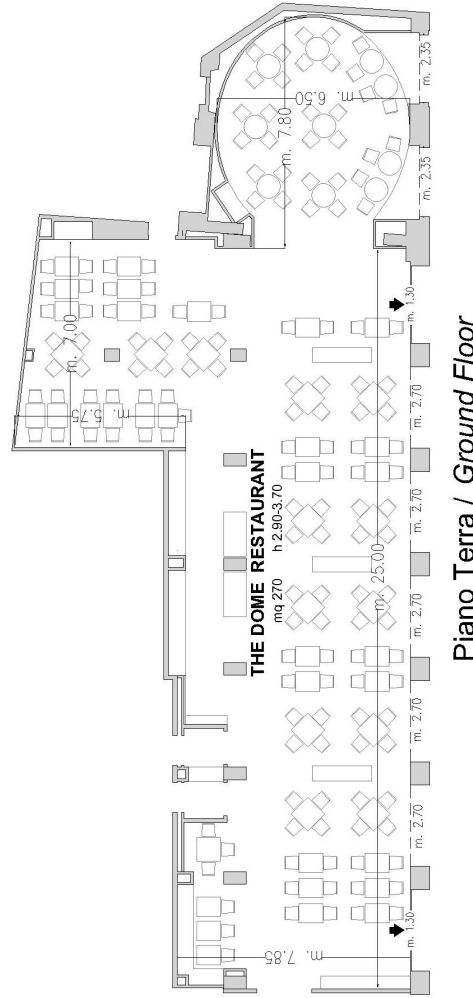

Piano -1 / Basement

Piano -1 / Basement

ROMA

Piano Terra / Ground Floor

2 meeting room fino a 168 persone/ 2 meeting rooms up to 168 seats

- Uscite di sicurezza / Emergency Exits
- Finestre / Windows
- ===== Pareti mobili / Modular Walls
- Colonne / Columns