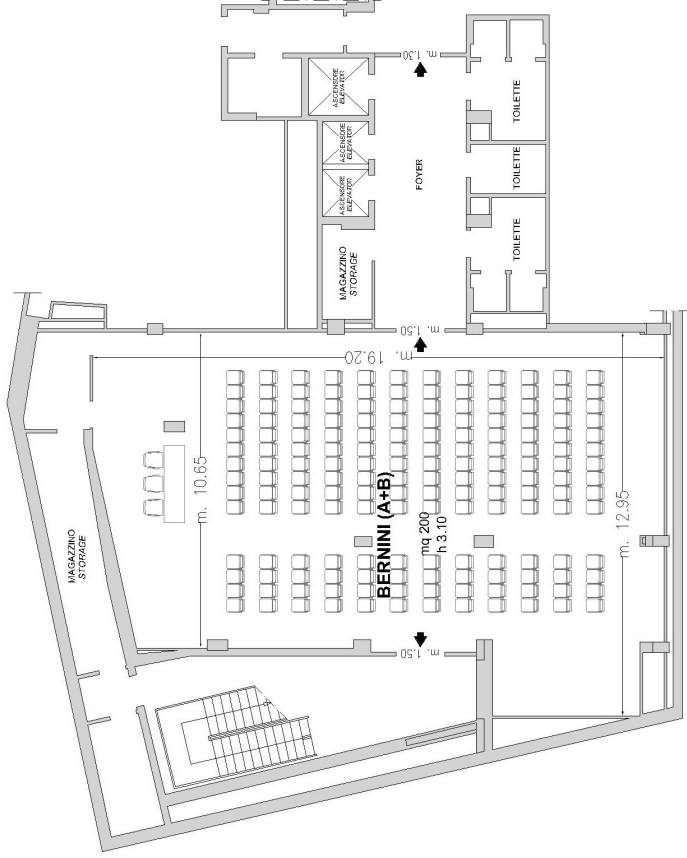

Piano -1 / Basement

Piano -1 / Basement

ROMA

Piano Terra / Ground Floor

2 meeting room fino a 168 persone/ 2 meeting rooms up to 168 seats

- Uscite di sicurezza / Emergency Exits
- Finestre / Windows
- ===== Pareti mobili / Modular Walls
- Colonne / Columns