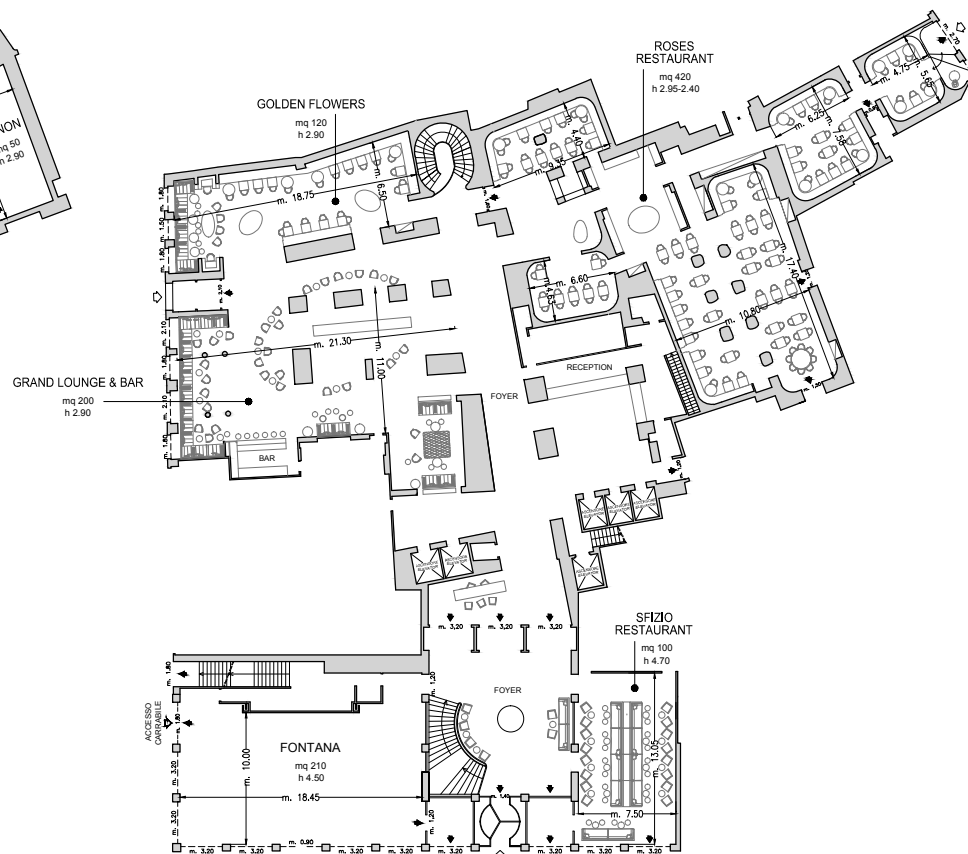

Piano -1 / Basement

Piano Terra / Ground Floor

➤ Uscite di sicurezza / Emergency Exits

----- Finestre / Windows

⋯⋯⋯ Pareti mobili / Modular Walls

□ Colonne / Columns

8 meeting room fino a 300 persone / 8 meeting rooms up to 300 seats