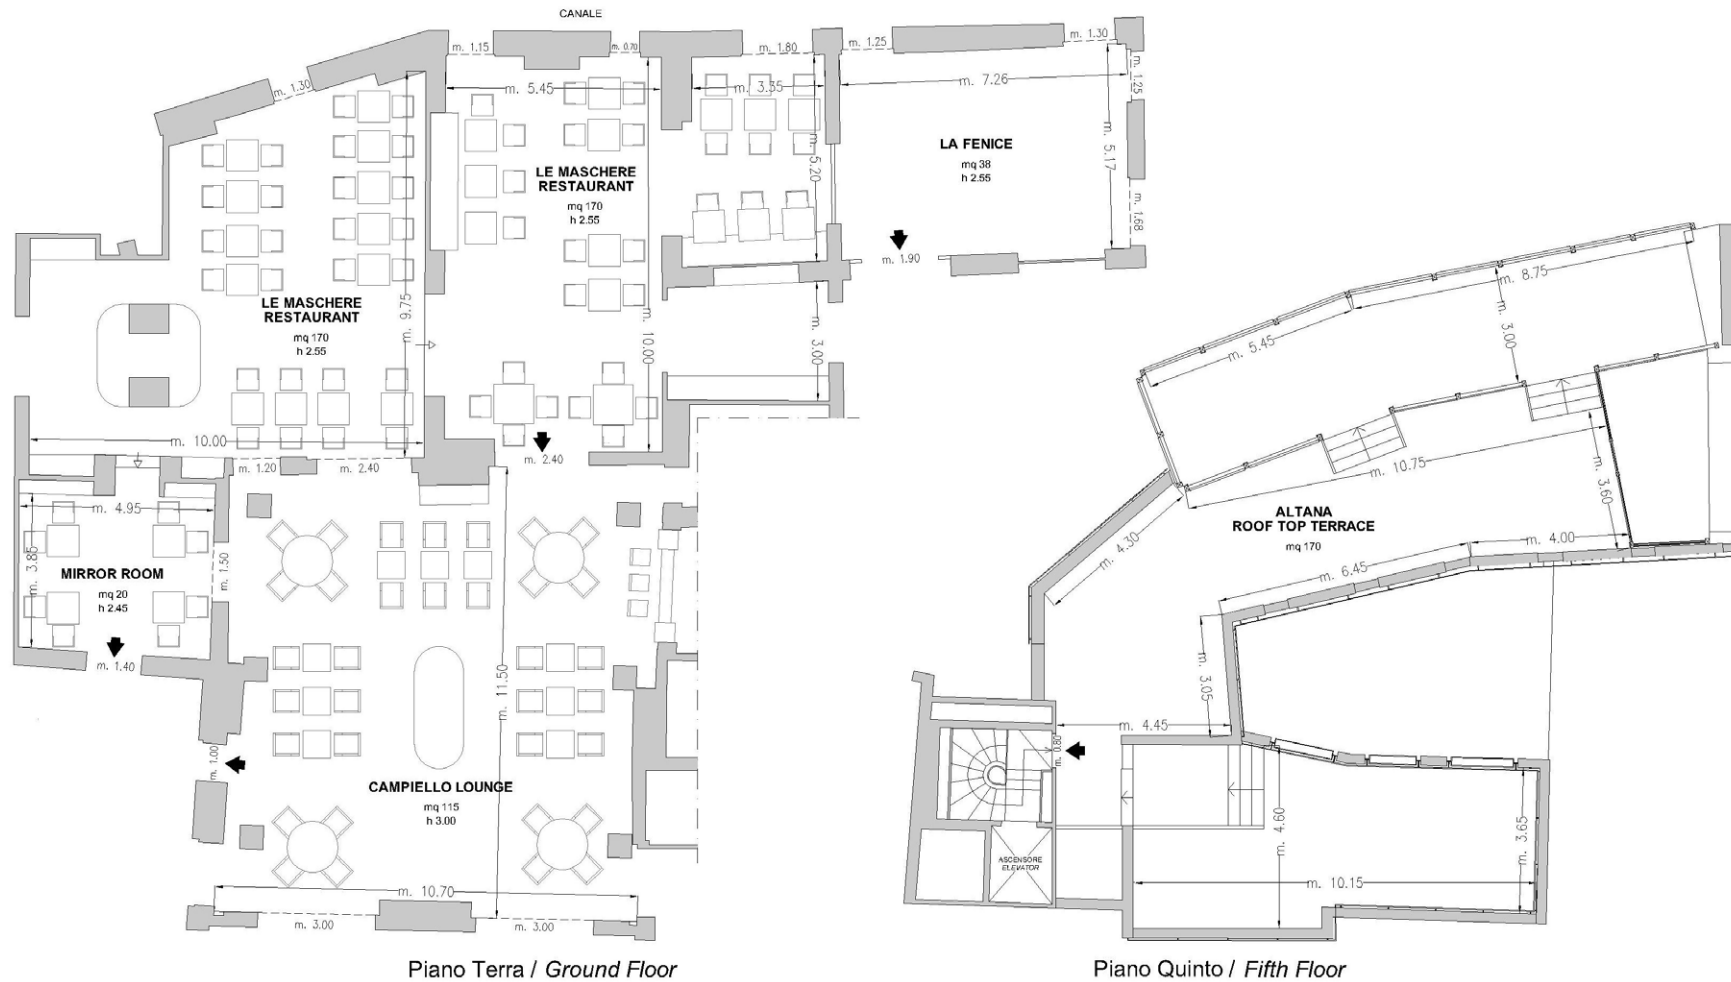

| Meeting rooms | Area sq.ft. | x W ft. | height ft. | theatre | class room | conference table/ U-shape | cabaret style [^] | cocktail reception | banquet |
|-------------------------------------|-------------|--|------------|---------|------------|---------------------------|----------------------------|--------------------|---------|
| La Fenice [°] | 409,04 | 23,81x16,95 | 8,36 | 35 | 12 | 18 | 10 | 30 | - |
| Le Maschere Restaurant [°] | 1829,92 | 31,98x32,80 + 32,80x17,87 | 8,36 | - | - | | | 130 | 62 |
| Mirror room | 215,28 | 12,63x16,23 | 8,03 | - | - | | | 15 | 8 |
| Campiello Lounge [°] | 1237,89 | 37,72x35,09 | 9,84 | - | - | | | 80 | 34 |
| Altana* (Roof Top Terrace) | 1829,92 | 46,57x9,83 + 35,25x11,80 33,28x11,97 | - | | - | | | 80 | - |

1 meeting room fino a 35 persone/ 1 meeting rooms up to 35 seats

➤ Uscite di sicurezza / Emergency Exits

----- Finestre / Windows

■ Colonne / Columns