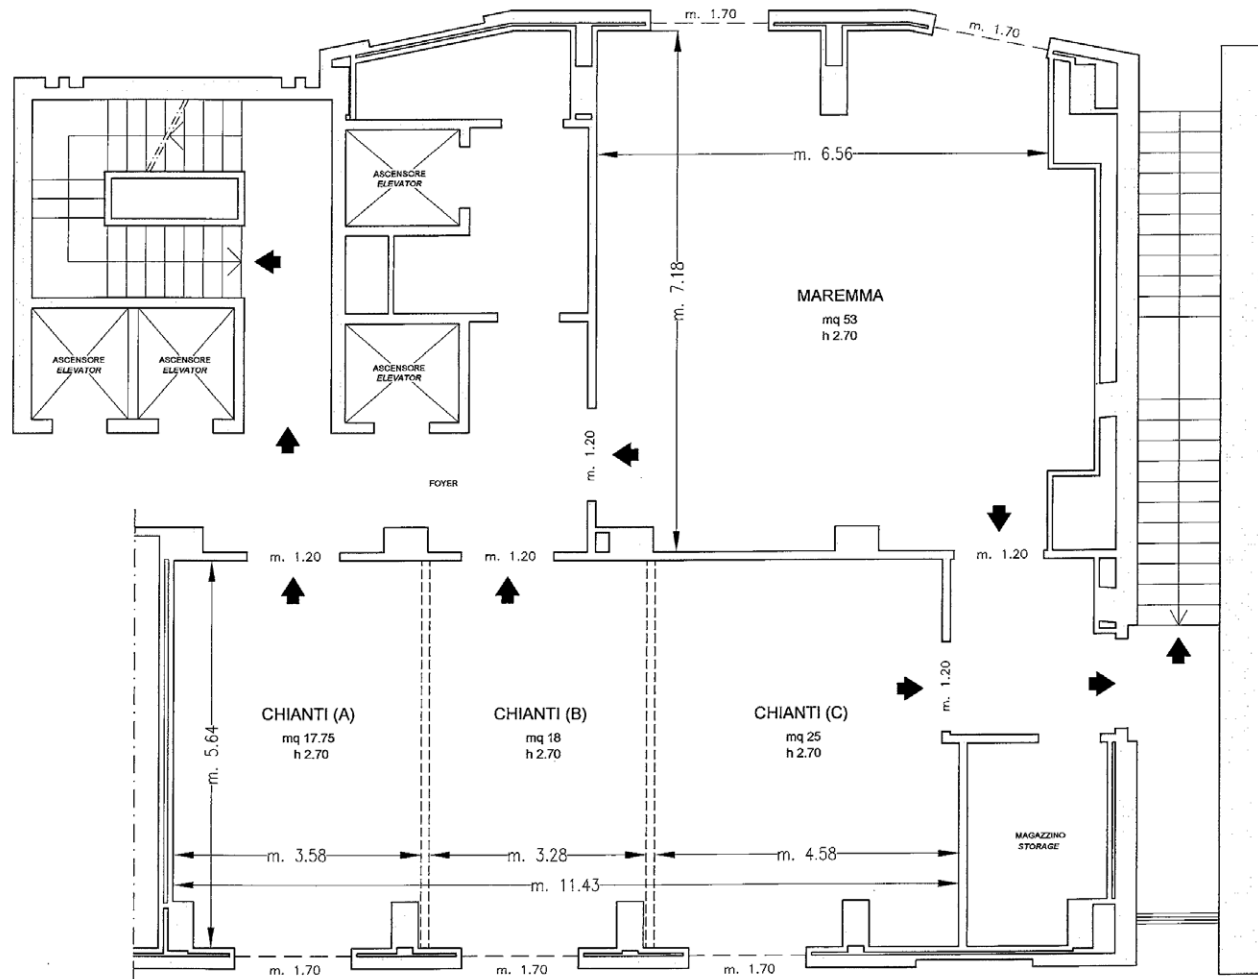

Meeting rooms	Area sq.ft.	L x W ft.	height ft.	theatre	class room	conference table/ U-shape	cabaret style <sup>^</sup>	cocktail reception	banquet
Maremma <sup>°</sup>	570,28	21,52x23,56	8,86	45	15	20	24	55	32
Chianti <sup>°</sup>	699,4	37,50x18,50	8,86	60	28	30	30	70	40
Chianti (A) <sup>°</sup>	190,99	11,75x18,50	8,86	15	-	10	-	-	-
Chianti (B) <sup>*°</sup>	193,68	10,76x18,50	8,86	-	-	-	-	-	-
Chianti (C) <sup>*°</sup>	269	15,03x18,50	8,86	-	-	-	-	-	-
Chianti (B+C) <sup>°</sup>	419,64	25,79x18,50	8,86	38	20	24	-	50	30
Assaggi Restaurant <sup>°</sup>	2003,4	93,54x17,81	10,83	-	-	-	-	115	82

<sup>°</sup> Daylight

<sup>\*</sup> To be used only in conjunction with the other modular meeting rooms

<sup>^</sup> Diameter tables cm 140 up to 5 pax each

STARHOTELS®

Tuscany  
FIRENZE

Via di Novoli, 59  
50127 Firenze - ITALY  
T +39 055 431441 - F +39 055 4378257  
meeting.tuscany.fi@starhotels.it starhotels.com

Piano Primo / First Floor

2 meeting room fino a 60 persone/ 2 meeting rooms up to 60 seats

➤ Uscite di sicurezza / Emergency Exits

- - - Finestre / Windows

===== Pareti mobili / Modular Walls

□ Colonne / Columns