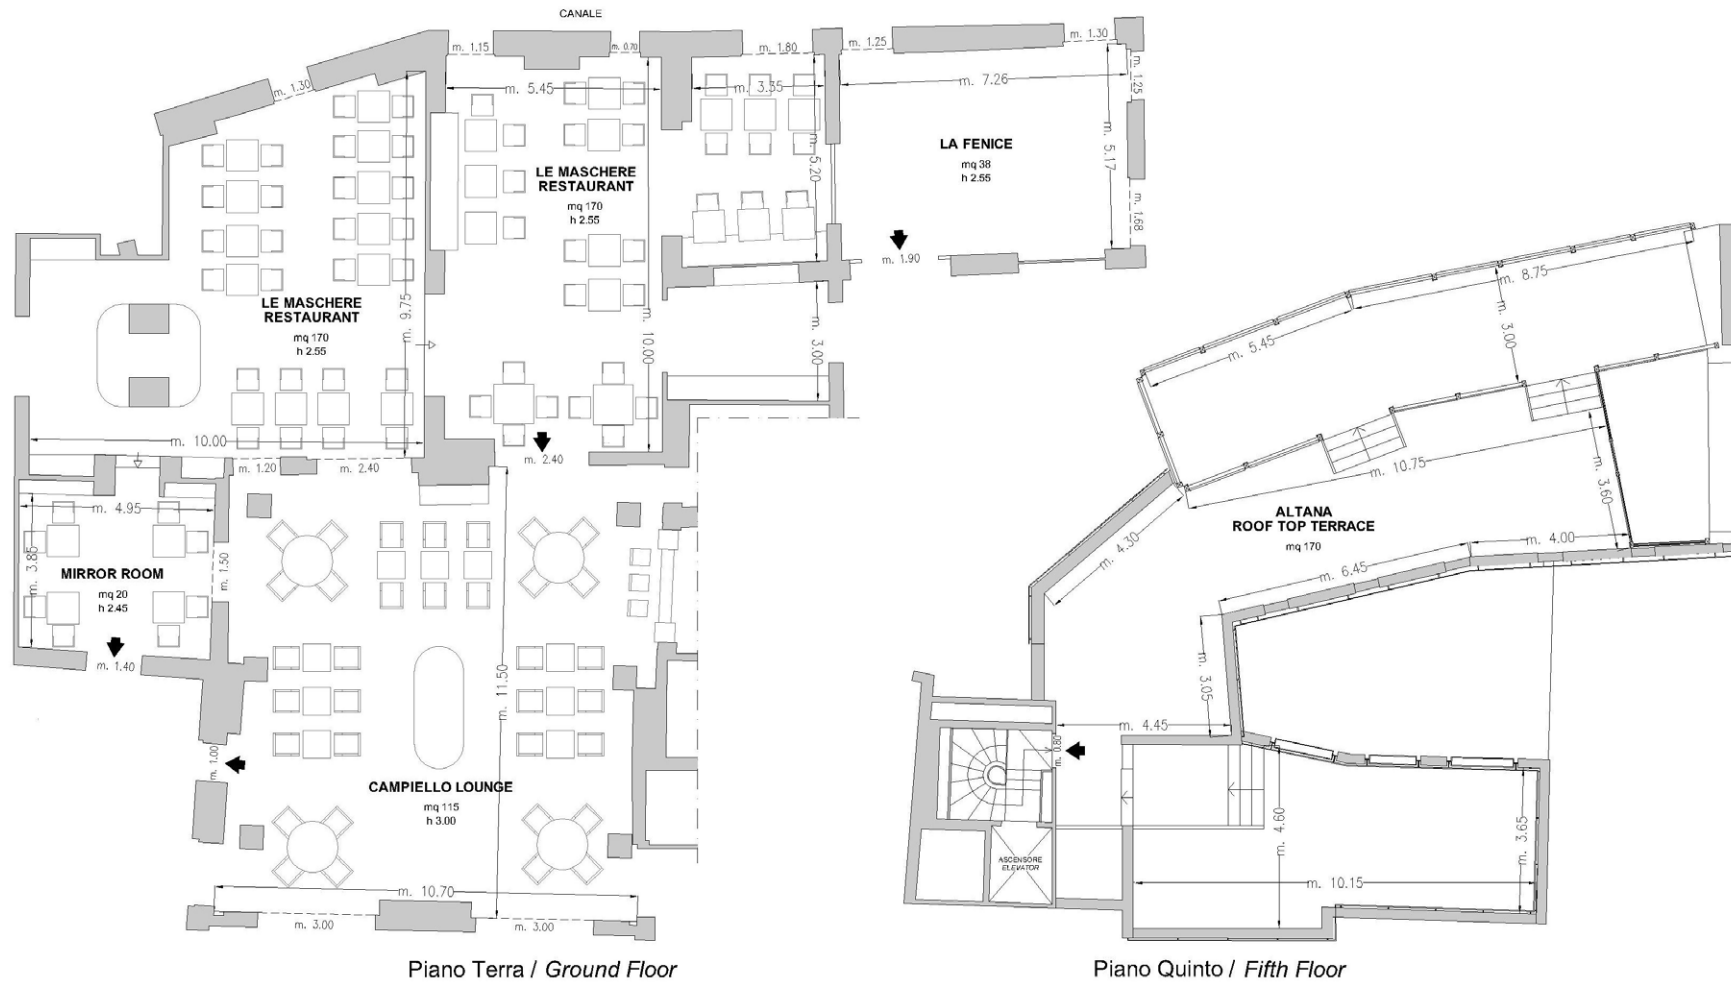

Meeting rooms	Area sq.ft.	x W ft.	height ft.	theatre	class room	conference table/ U-shape	cabaret style [^]	cocktail reception	banquet
La Fenice [°]	409,04	23,81x16,95	8,36	35	12	18	10	30	-
Le Maschere Restaurant [°]	1829,92	31,98x32,80 + 32,80x17,87	8,36	-	-			130	62
Mirror room	215,28	12,63x16,23	8,03	-	-			15	8
Campiello Lounge [°]	1237,89	37,72x35,09	9,84	-	-			80	34
Altana* (Roof Top Terrace)	1829,92	46,57x9,83 + 35,25x11,80 33,28x11,97	-		-			80	-

1 meeting room fino a 35 persone/ 1 meeting rooms up to 35 seats

➤ Uscite di sicurezza / Emergency Exits

----- Finestre / Windows

■ Colonne / Columns