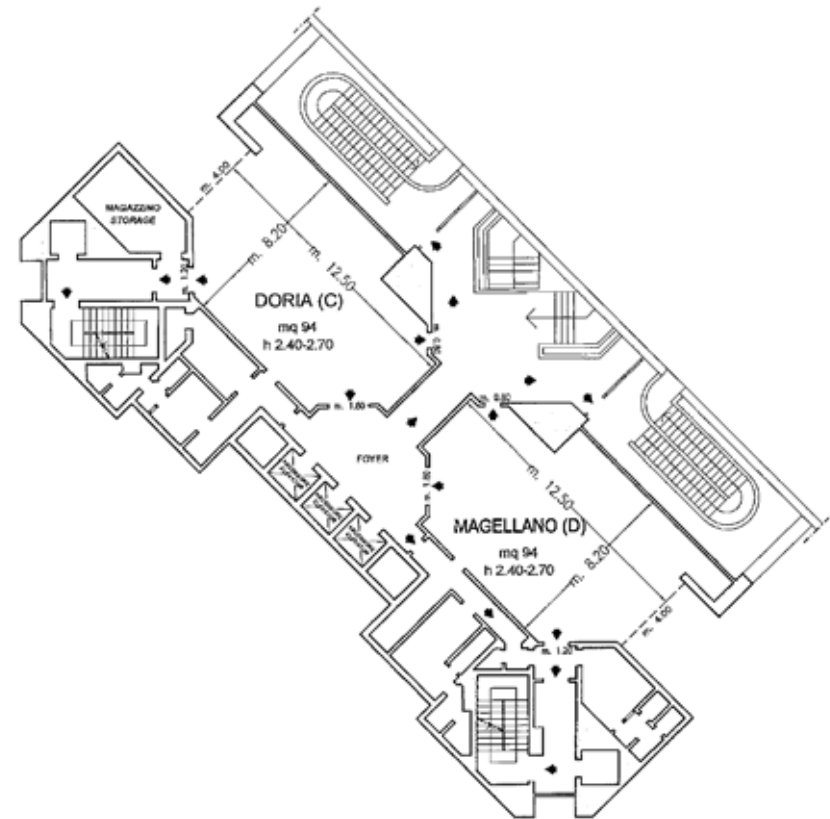

Piano Secondo / Second Floor

➤ Uscite di sicurezza / Emergency Exits

----- Finestre / Windows

----- Pareti mobili / Modular Walls

□ Colonne / Columns

7 meeting room fino a 450 persone/ 7 meeting rooms up to 450 seats

STARHOTELS®

President

GENOVA

Corte Lambruschini, 4
16129 Genova - ITALY
T +39 010 57271 - F +39 010 5531820
meeting.president.ge@starhotels.it starhotels.com