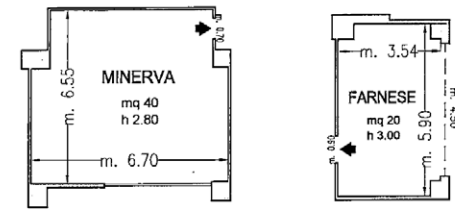

Piano Terra / Ground Floor