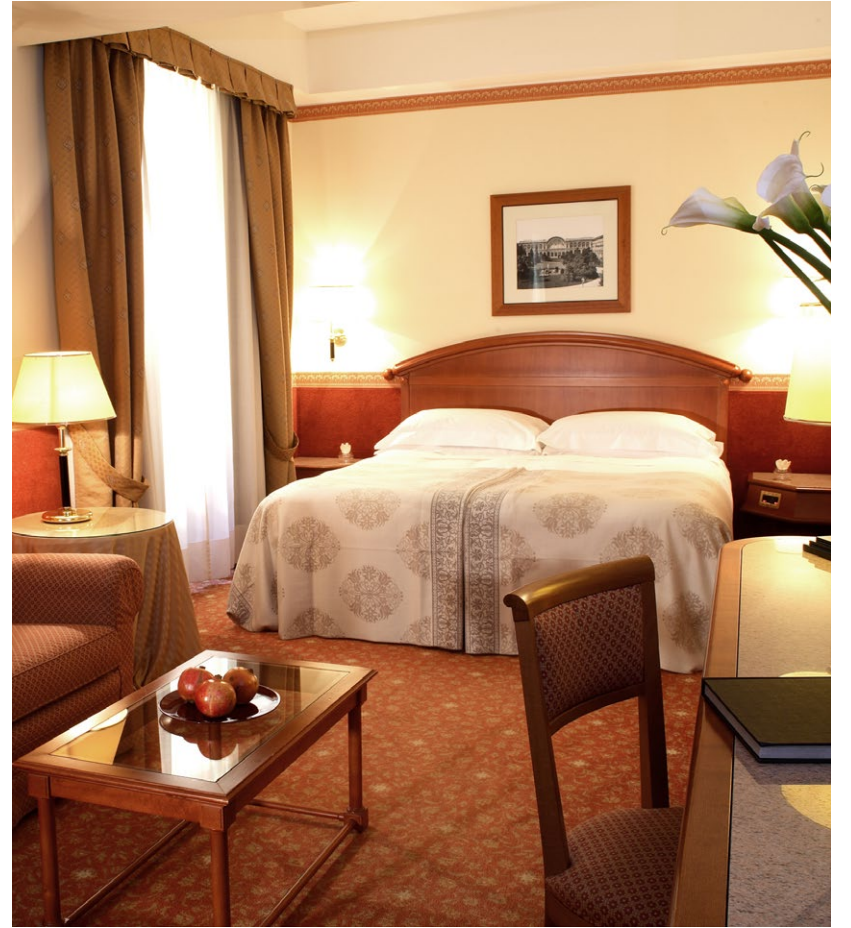

STARHOTELS®

Majestic

TORINO

Every inch of the Majestic, from its grand nineteenth-century mansion location to its thoughtful interior touches, lives up to its name. Standing opposite the Porta Nuova railway station, the Majestic is your personal palace in the heart of Torino. From the Liberty skylight and crystal chandelier above the restaurant to the refined style of the recently refurbished rooms, the hotel is rich in turn-of-the-century glamour and contemporary comfort. What's more, with ten conference rooms for over 1.000 delegates in total, we're the largest business hotel in Torino and are sure to create events with impact.

Restaurant & Bar

Enjoy international cuisine and local dishes under the beautiful Liberty skylight in our Le Regine restaurant, or relaxing drinks in our traditional bar, Il Circolo.

Services

Thoughtfully selected to ensure your stay is exceptional – from room service and laundry to concierge, Wi-Fi and fitness center.

Meetings & Events

We have ten conference rooms for up to 484 delegates and an experienced team to help deliver your event with flair.

Location

The hotel is located in central Turin, near the Porta Nuova train station and some world-class shopping. The historic city center is a short walk away, putting you in an ideal position for visiting popular attractions such as the Civic Gallery of Modern and Contemporary Art, the Cinema Museum and the Egyptian Museum.