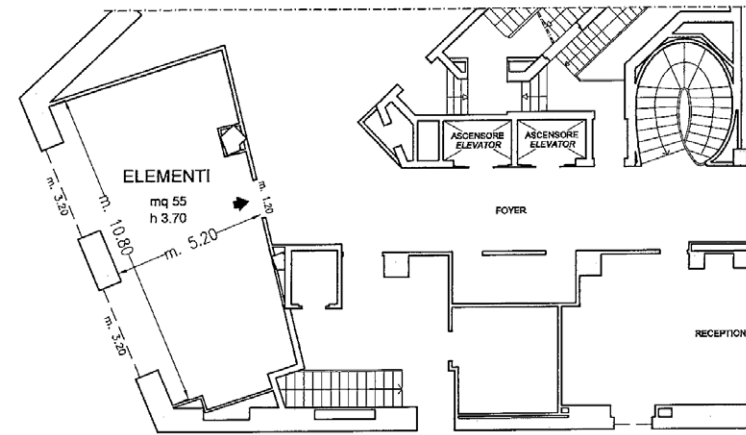

Piano Terra / Ground Floor

5 meeting room fino a 100 persone/ 5 meeting rooms up to 100 seats

➤ Uscite di sicurezza / Emergency Exits

----- Finestre / Windows

----- Pareti mobili / Modular Walls

□ Colonne / Columns

STARHOTELS®

E.c.ho.

MILANO

Viale Andrea Doria, 4
20124 Milano - ITALY
T +39 02 67891 - F +39 02 66713369
meeting.echo.mi@starhotels.it starhotels.com