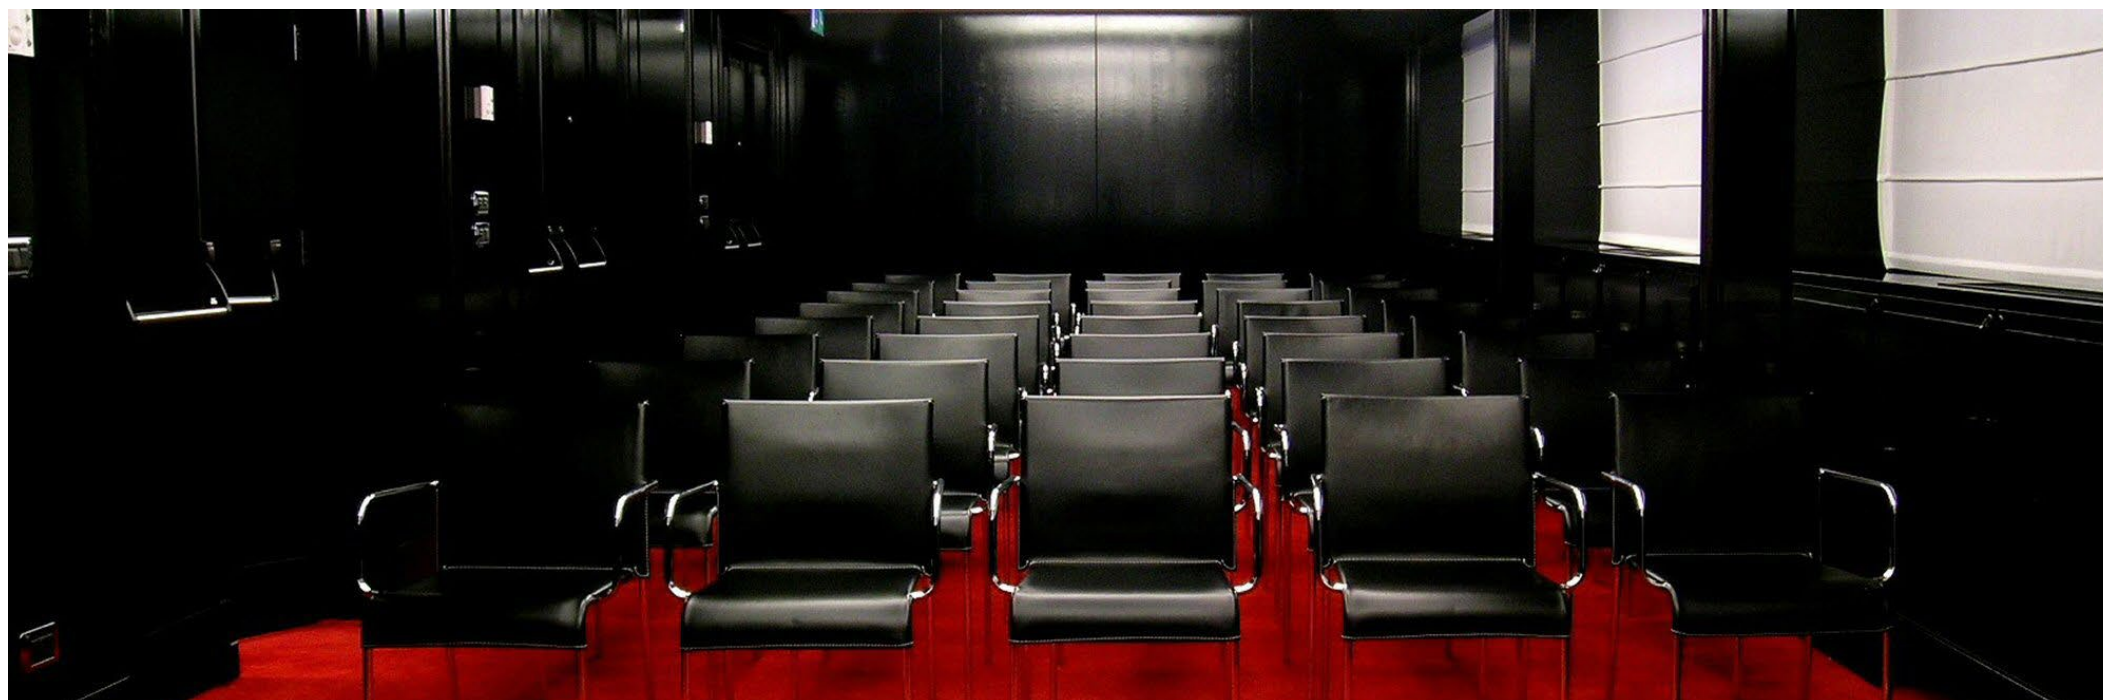

4 meeting rooms

All meeting rooms are equipped with: Wi-Fi (at a charge), sound system, screen, LCD projector⁽¹⁾, flip chart, other services are available upon request.

⁽¹⁾Max one LCD projector complimentary, additional requests at a charge

Meeting rooms	Area sq.ft.	L x W ft.	height ft.	theatre	class room	conference table/ U-shape	cabaret style[^]	cocktail reception	banquet
Montenapoleone (A)	258,24	19,68x13,12	7,87	15	-	12-8	-	-	-
Montenapoleone (B)	129,12	9,84x13,12	7,87	-	-	8	-	-	-
Montenapoleone (C)	118,36	9,19x13,12	7,87	-	-	8	-	-	-
(A+B)	392,74	29,53x13,12	7,87	35	16	20-15	-	-	-
(B+C)	252,86	19,03x13,12	7,87	15	-	12-8	-	-	-
(A+B+C)	516,48	38,71x13,12	7,87	50	24	26-24	-	-	-
Della Spiga	247,48	19,03x13,12	7,87	15	-	12 - 8	-	-	-
Black Restaurant^o	516,48	22,64x22,97	7,87	-	-	-	-	50	34
Breakfast Room	691,87	39,37x22,97	7,87	-	-	-	-	-	50

^o Daylight

STARHOTELS®

Anderson
MILANO

Piazza Luigi di Savoia, 20
20124 Milano - ITALY
T +39 02 6690141 - F +39 02 6690331
meeting.anderson.mi@starhotels.it starhotels.com