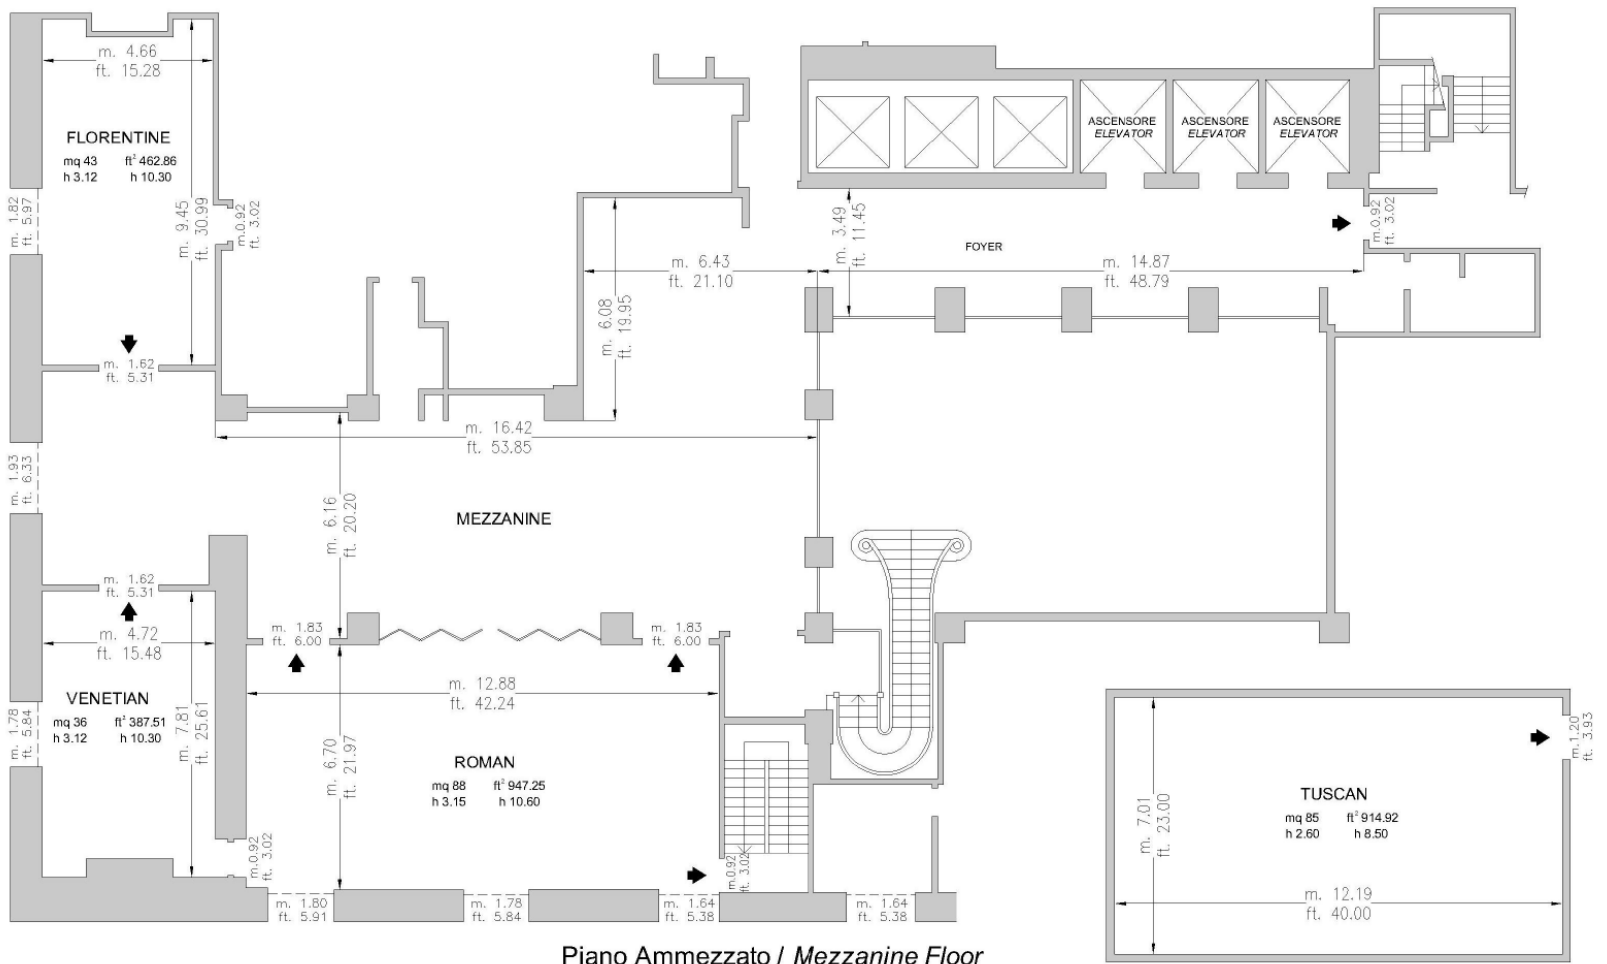

Piano Ammezzato / Mezzanine Floor

- Uscite di sicurezza / Emergency Exits
- --- Finestre / Windows
- Colonne / Columns