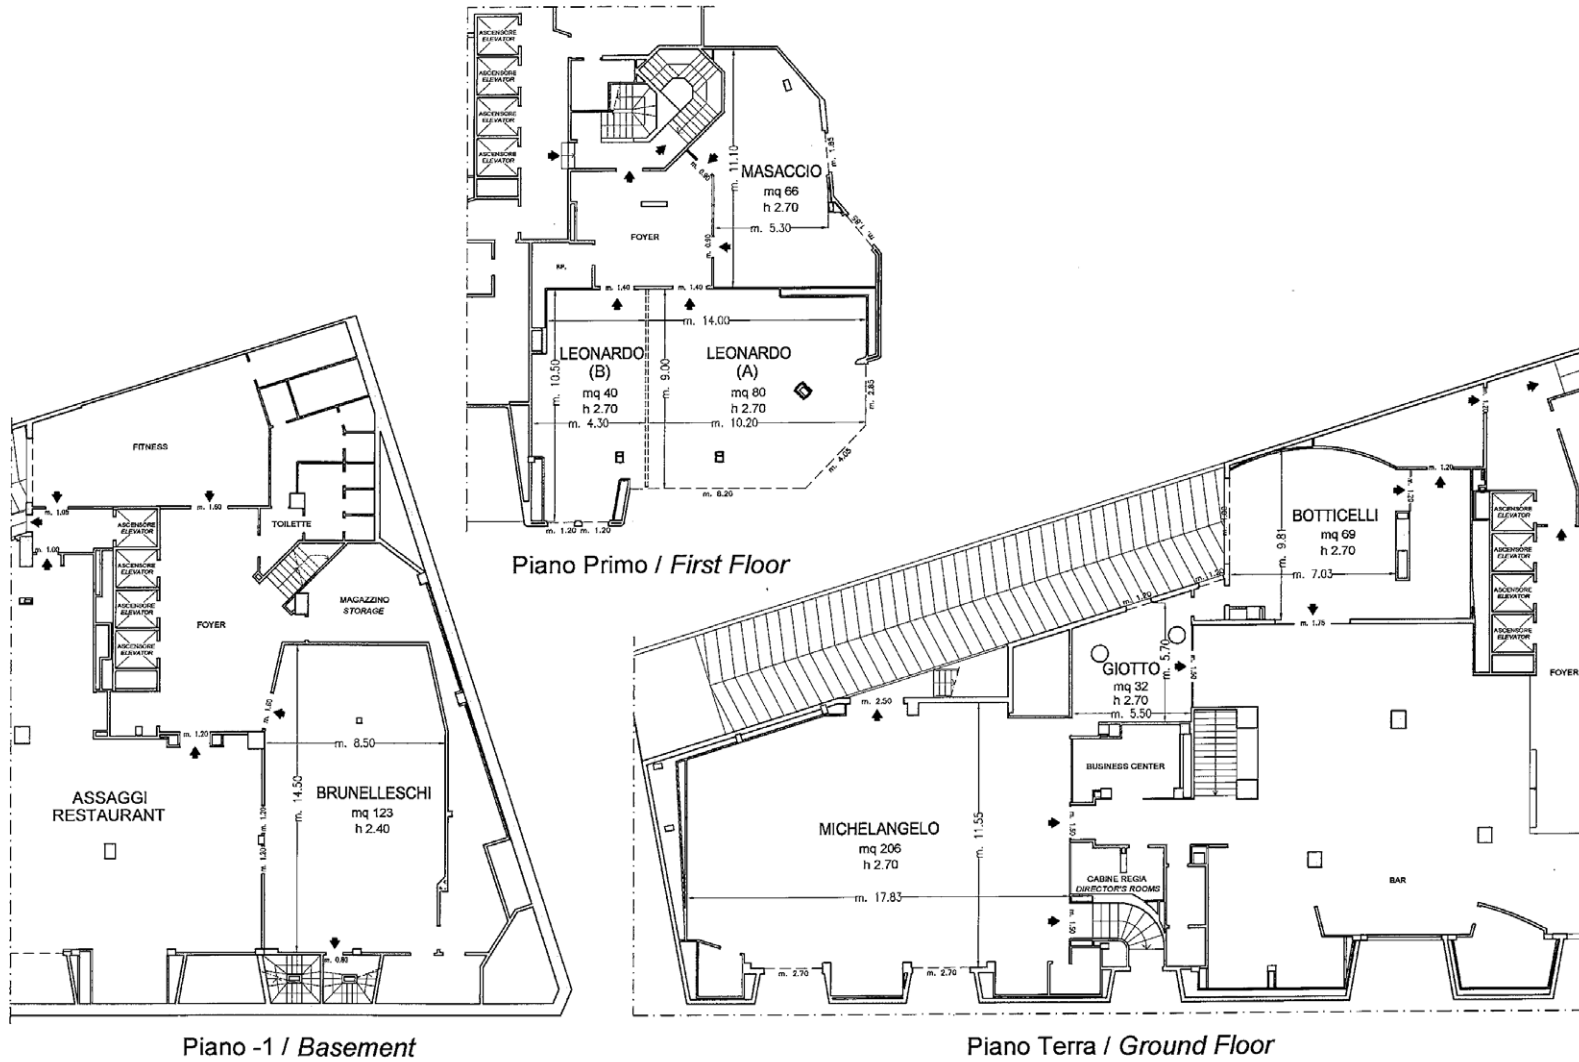

⁽¹⁾Max one LCD projector complimentary, additional requests at a charge

| Meeting rooms | Area sq.ft. | L x W ft. | height ft. | theatre | class room | conference table/ U-shape | cabaret style [^] | cocktail reception | banquet |
|-----------------------------|-------------|---------------------------|------------|---------|------------|---------------------------|----------------------------|--------------------|---------|
| Michelangelo [°] | 2216,56 | 58,50x37,89 | 8,86 | 230 | 90 | 50 | 80 | 230 | 170 |
| Leonardo (A) [°] | 861,1 | 33,47x29,52 | 8,86 | 65 | 35 | 28 | 60 | 50 | 35 |
| Leonardo (B) [°] | 430,55 | 34,44x14,10 | 8,86 | 35 | 20 | 15 | - | 20 | 15 |
| Leonardo (A+B) [°] | 1355,76 | 45,93x29,53 | 8,86 | 100 | 55 | 38 | - | 90 | 80 |
| Brunelleschi | 1323,48 | 47,57x27,89 | 7,87 | 100 | 50 | 35 | 60 | 90 | 70 |
| Botticelli [°] | 742,44 | 32,18x23,06 | 8,86 | 45 | 18 | 18 | 35 | 50 | 40 |
| Masaccio [°] | 710,16 | 36,42x17,39 | 8,86 | 40 | 18 | 18 | 30 | 50 | 40 |
| Giotto [°] | 344,32 | 18,04x18,70 | 8,86 | - | - | 8 | - | - | - |
| Assaggi Restaurant* | 2560,88 | 31,00x58,00 + 32,00x26,00 | 7,22 | - | - | - | - | 320 | 220 |

[°] Daylight

[^] Cabaret style: Diameter tables cm 140, up to 5 pax each

* Areas with irregular forms

STARHOTELS

Michelangelo
FIRENZE

Viale Fratelli Rosselli, 2
50123 Firenze - ITALY
T +39 055 27841 - F +39 055 2382232
meeting.michelangelo.fi@starhotels.it starhotels.com

Piano Primo / First Floor

Piano -1 / Basement

Piano Terra / Ground Floor

➤ Uscite di sicurezza / Emergency Exits

--- Finestre / Windows

----- Pareti mobili / Modular Walls

□ Colonne / Columns

7 meeting room fino a 230 persone/ 7 meeting rooms up to 230 seats