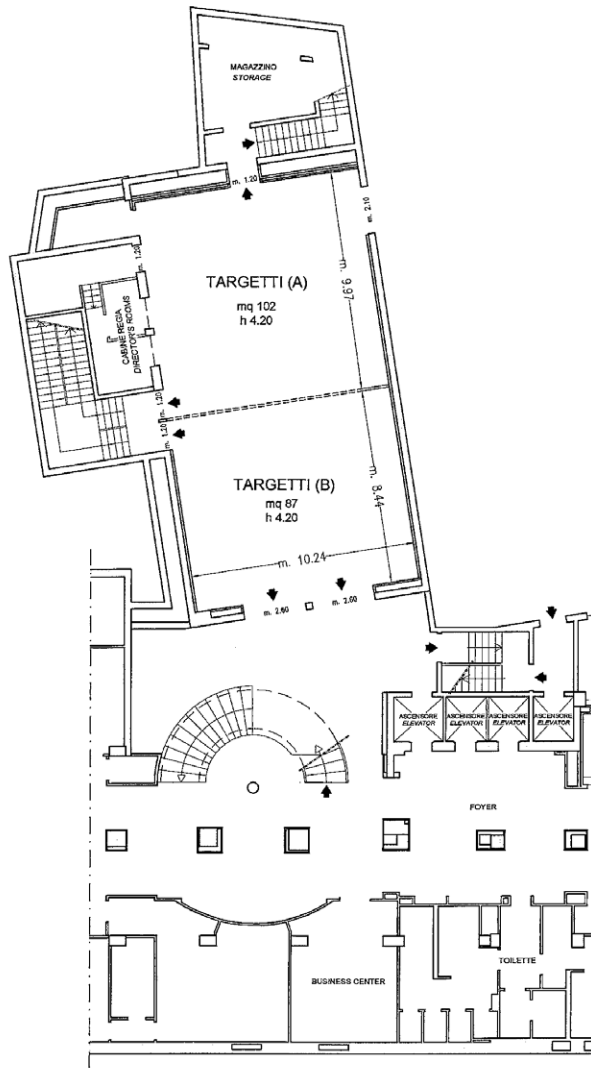

⁽¹⁾Max one LCD projector complimentary, additional requests at a charge

Meeting rooms	Area sq.ft.	L x W ft.	height ft.	theatre	class room	conference table/ U-shape	cabaret style [^]	cocktail reception	banquet
Targetti (A)	1097,52	32,71x33,60	13,78	60	30	18	24	30	30
Targetti (B)	936,12	27,69x33,60	13,78	50	30	20	24	40	30
Targetti (A+B)	2033,64	60,66x33,60	13,78	210	96	40	72	140	90
Vega (C) [°]	720,92	26,44x27,46	10,17	50	32	22	24	40	24
Sirio (D) [°]	538	33,60x16,11	10,17	25	16	16	16	20	16
Pegaso (E) [°]	548,76	26,44x20,44	10,17	25	16	16	16	20	16
Vega + Pegaso (C+E) [°]	1280,44	48,29x26,44	10,17	100	50	32	48	100	60
N. 11 Studio [°]	269,1	-	8,85	15	-	12	6	-	-
Avorio Restaurant [°]	1969,08	45,64x68,70	-	-	-	-	-	240	140

[°] Daylight

[^] Cabaret style: Diameter tables 180 cm, up to 8 pax each

STARHOTELS®

Excelsior
BOLOGNA

Viale Pietramellara, 51
40121 Bologna - ITALY
T +39 051 246178 - F +39 051 249448
meeting.excelsior.bo@starhotels.it starhotels.com

Piano -1 / Basement

Piano Terra / Ground Floor

- Uscite di sicurezza / Emergency Exits
- Finestre / Windows
- ===== Pareti mobili / Modular Walls
- Colonne / Columns

5 meeting room fino a 210 persone/ 5 meeting rooms up to 210 seats