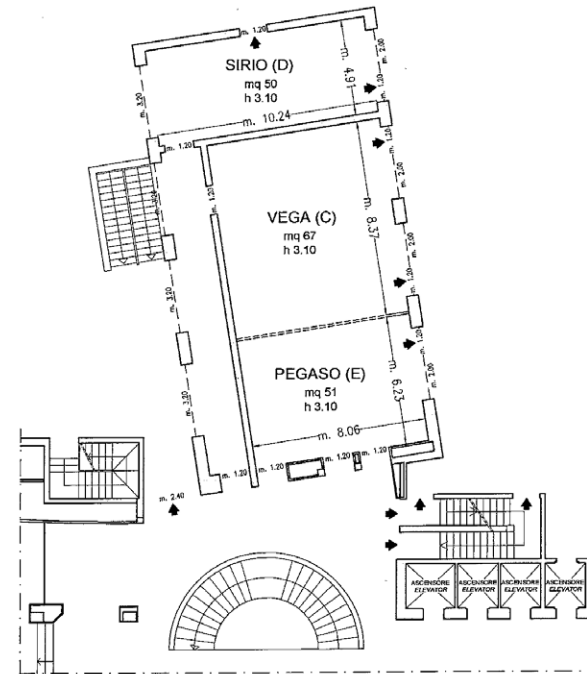

⁽¹⁾Max one LCD projector complimentary, additional requests at a charge

Meeting rooms	Area sq.ft.	L x W ft.	height ft.	theatre	class room	conference table/ U-shape	cabaret style [^]	cocktail reception	banquet
Targetti (A)	1097,52	32,71x33,60	13,78	60	30	18	24	30	30
Targetti (B)	936,12	27,69x33,60	13,78	50	30	20	24	40	30
Targetti (A+B)	2033,64	60,66x33,60	13,78	210	96	40	72	140	90
Vega (C) [°]	720,92	26,44x27,46	10,17	50	32	22	24	40	24
Sirio (D) [°]	538	33,60x16,11	10,17	25	16	16	16	20	16
Pegaso (E) [°]	548,76	26,44x20,44	10,17	25	16	16	16	20	16
Vega + Pegaso (C+E) [°]	1280,44	48,29x26,44	10,17	100	50	32	48	100	60
N. 11 Studio [°]	269,1	-	8,85	15	-	12	6	-	-
Avorio Restaurant [°]	1969,08	45,64x68,70	-	-	-	-	-	240	140

[°] Daylight

[^] Cabaret style: Diameter tables 180 cm, up to 8 pax each

STARHOTELS®

Excelsior
BOLOGNA

Viale Pietramellara, 51
40121 Bologna - ITALY
T +39 051 246178 - F +39 051 249448
meeting.excelsior.bo@starhotels.it starhotels.com

Piano -1 / Basement

Piano Terra / Ground Floor

- Uscite di sicurezza / Emergency Exits
- Finestre / Windows
- ===== Pareti mobili / Modular Walls
- Colonne / Columns

5 meeting room fino a 210 persone/ 5 meeting rooms up to 210 seats