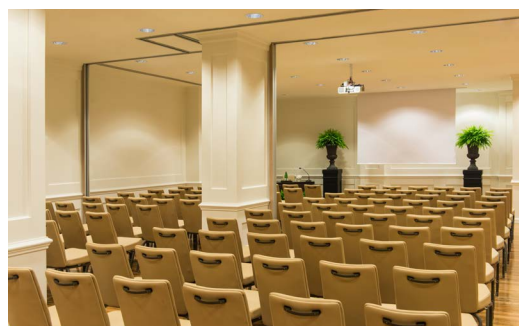

2 meeting rooms

All meeting rooms are equipped with: Wi-Fi (at a charge), sound system, screen, LCD projector⁽¹⁾, flip chart, other services are available upon request.

⁽¹⁾Max one LCD projector complimentary, additional requests at a charge

Meeting rooms	Area mq / ft.	L x W mt. / ft.	Height mt. / ft.	Theatre	Class room	Conference table/ U-shape	Cabaret style[^]	Cocktail reception	Banquet
Bernini (A)	90 968,4	10,56x8,50 34,64x27,87	3 9,83	60	27/30*	20	30***	50	60
Bernini (B)	60 645,6	12,84x4,95 42,11x16,23	3 9,83	55	20/25**	20	18***	40	40
Bernini (A+B)	200 2152	18,40x10,86 60,34x35,61	3 9,83	140	60	40****	54***	120	120
N° 6 Studio °	12 129,17	-	2,95 9,68	-	-	10	-	-	-
The Dome Restaurant °	270 2,906	25x7,85 81,99x25,74	2,90 9,51	-	-	-	-	140	140

° Luce Naturale / Daylight

* Max. 30, 2 connected tables - 5 pax for line - 1 central corridor

** Max. 25, 2 connected tables - 5 pax for line - no central corridor

*** Cabaret style, diameter tables cm 180, up to 6 pax each (c/videoprojection)

**** Videoprojection with movable screen, towards the armoirs, projector on floor

STARHOTELS®

Michelangelo

ROMA

Via Della Stazione di S. Pietro, 14
00165 Roma - ITALY
T +39 06 398739 - F +39 06 632359
meeting.michelangelo.rm@starhotels.it starhotels.com