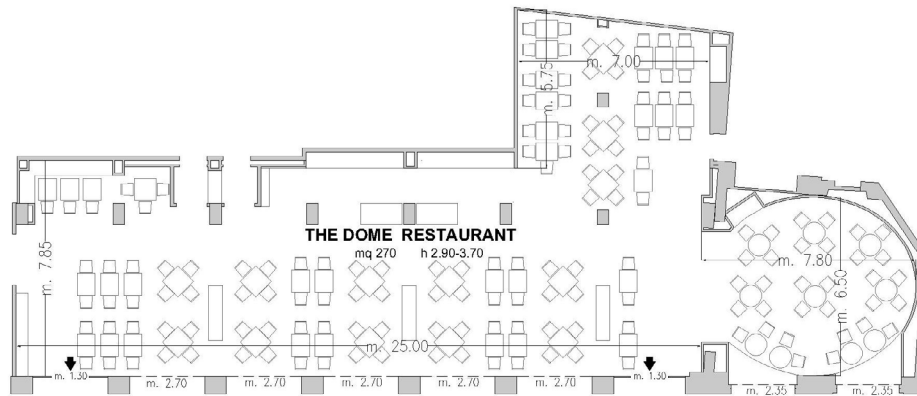

⁽¹⁾Max one LCD projector complimentary, additional requests at a charge

Meeting rooms	Area mq / ft.	L x W mt. / ft.	Height mt. / ft.	Theatre	Class room	Conference table/ U-shape	Cabaret style [^]	Cocktail reception	Banquet
Bernini (A)	90 968,4	10,56x8,50 34,64x27,87	3 9,83	60	27/30*	20	30***	50	60
Bernini (B)	60 645,6	12,84x4,95 42,11x16,23	3 9,83	55	20/25**	20	18***	40	40
Bernini (A+B)	200 2152	18,40x10,86 60,34x35,61	3 9,83	140	60	40****	54***	120	120
N° 6 Studio °	12 129,17	-	2,95 9,68	-	-	10	-	-	-
The Dome Restaurant °	270 2,906	25x7,85 81,99x25,74	2,90 9,51	-	-	-	-	140	140

° Luce Naturale / Daylight

* Max. 30, 2 connected tables - 5 pax for line - 1 central corridor

** Max. 25, 2 connected tables - 5 pax for line - no central corridor

*** Cabaret style, diameter tables cm 180, up to 6 pax each (c/videoprojection)

Piano -1 / Basement

Piano -1 / Basement

Piano Terra / Ground Floor

- Uscite di sicurezza / Emergency Exits
- - - - Finestre / Windows
- ===== Pareti mobili / Modular Walls
- Colonne / Columns

2 meeting room fino a 168 persone/ 2 meeting rooms up to 168 seats