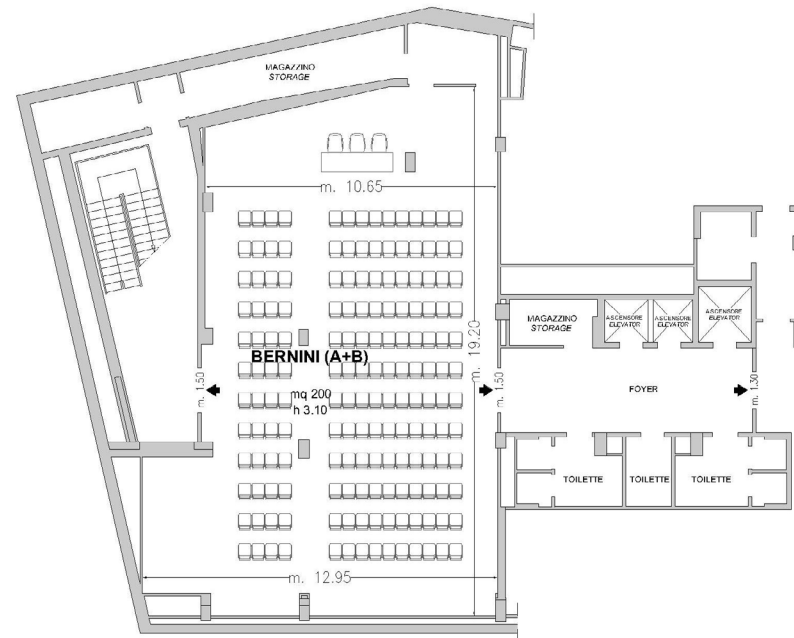

⁽¹⁾Max one LCD projector complimentary, additional requests at a charge

Meeting rooms	Area mq / ft.	L x W mt. / ft.	Height mt. / ft.	Theatre	Class room	Conference table/ U-shape	Cabaret style [^]	Cocktail reception	Banquet
Bernini (A)	90 968,4	10,56x8,50 34,64x27,87	3 9,83	60	27/30*	20	30***	50	60
Bernini (B)	60 645,6	12,84x4,95 42,11x16,23	3 9,83	55	20/25**	20	18***	40	40
Bernini (A+B)	200 2152	18,40x10,86 60,34x35,61	3 9,83	140	60	40****	54***	120	120
N° 6 Studio °	12 129,17	-	2,95 9,68	-	-	10	-	-	-
The Dome Restaurant °	270 2,906	25x7,85 81,99x25,74	2,90 9,51	-	-	-	-	140	140

° Luce Naturale / Daylight

* Max. 30, 2 connected tables - 5 pax for line - 1 central corridor

** Max. 25, 2 connected tables - 5 pax for line - no central corridor

*** Cabaret style, diameter tables cm 180, up to 6 pax each (c/videoprojection)

Piano -1 / Basement

Piano -1 / Basement

Piano Terra / Ground Floor

- Uscite di sicurezza / Emergency Exits
- - - - Finestre / Windows
- ===== Pareti mobili / Modular Walls
- Colonne / Columns

2 meeting room fino a 168 persone/ 2 meeting rooms up to 168 seats