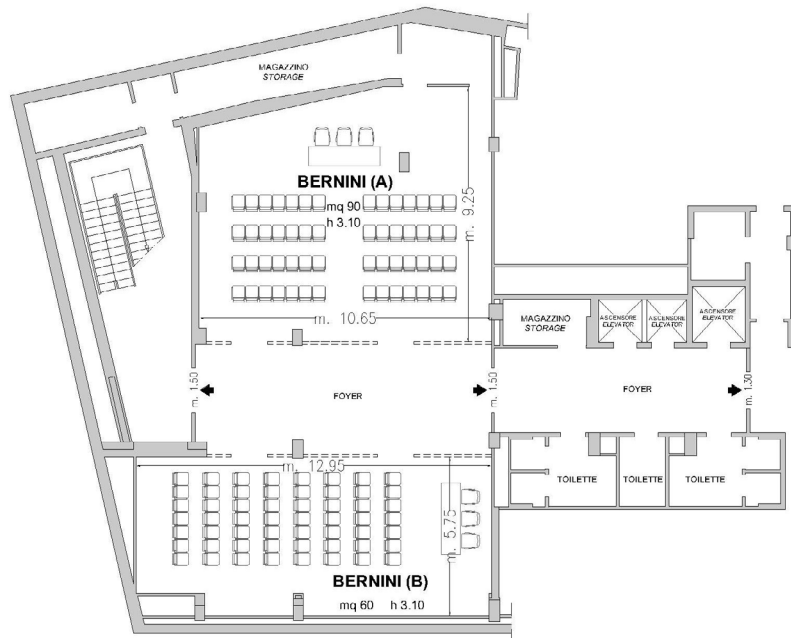

Piano -1 / Basement